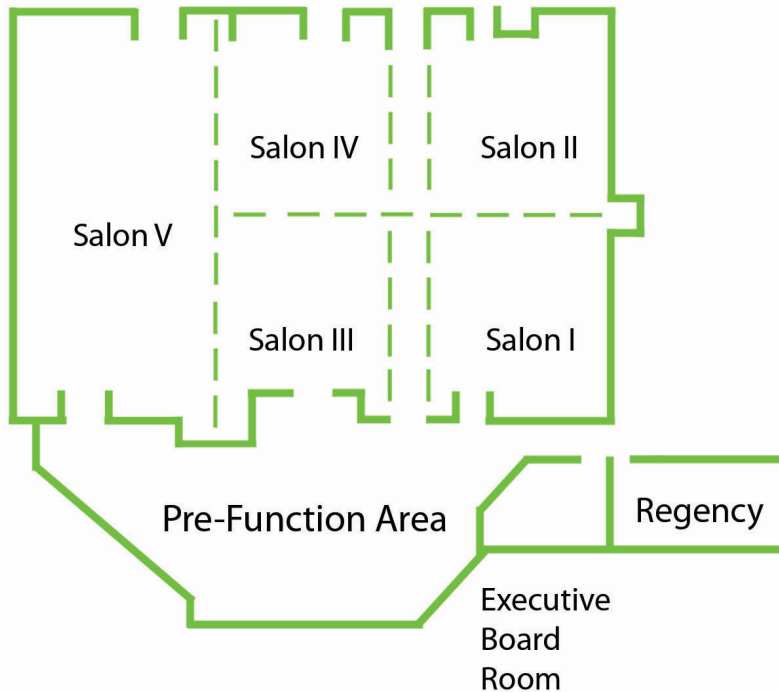

## Holiday Inn & Austin Conference Center

Whether you are planning an intimate private dinner, an once-in-a-lifetime wedding reception, awards banquet, or business seminar, the Austin Conference Center is the perfect one-stop destination. With flexible meeting space that can accommodate from 2-500 guests, Torge's Live Sports Pub & Grill, The Bistro featuring gourmet coffee, and our professional and courteous staff, we will help make any event a success. At the Holiday Inn Austin Conference Center, we've got you covered!

Room	Dimensions		Square		Height		Capacity of People Per Setup			
	Feet	Meters	Feet	Meters	Feet	Meters	Reception	Sit-down Banquet	Theater	Classroom
Grand Ballroom	99x60	29.7x18	5940	534.6	14	4.2	1000	500	800	500
Salon I, II (each)	33x30	9.9x9	990	89.1	14	4.2	100	50	75	44
Salon III, IV (each)	30x29	9x8.7	870	78.3	14	4.2	100	50	75	36
Salon V	60x33	18x9.9	1980	178.2	14	4.2	250	100	200	110
Pre-function	30x75	9x22.5	2250	202.5	10	3	72			
Regency	29x14	8.7x4.2	406	36.54	10	3	40	24	20	24
Executive Board Room	22x14	6.6x4.2	308	27.72	10	3				Conf. 12
Teddy Roosevelt Room	30x16	9x4.8	480	43.2	11	3.3		36		
Harvest Room	36x28	11x8.4	1008	92.4	10	3		80	80	40

### Grand Ballroom

### Teddy Roosevelt Room